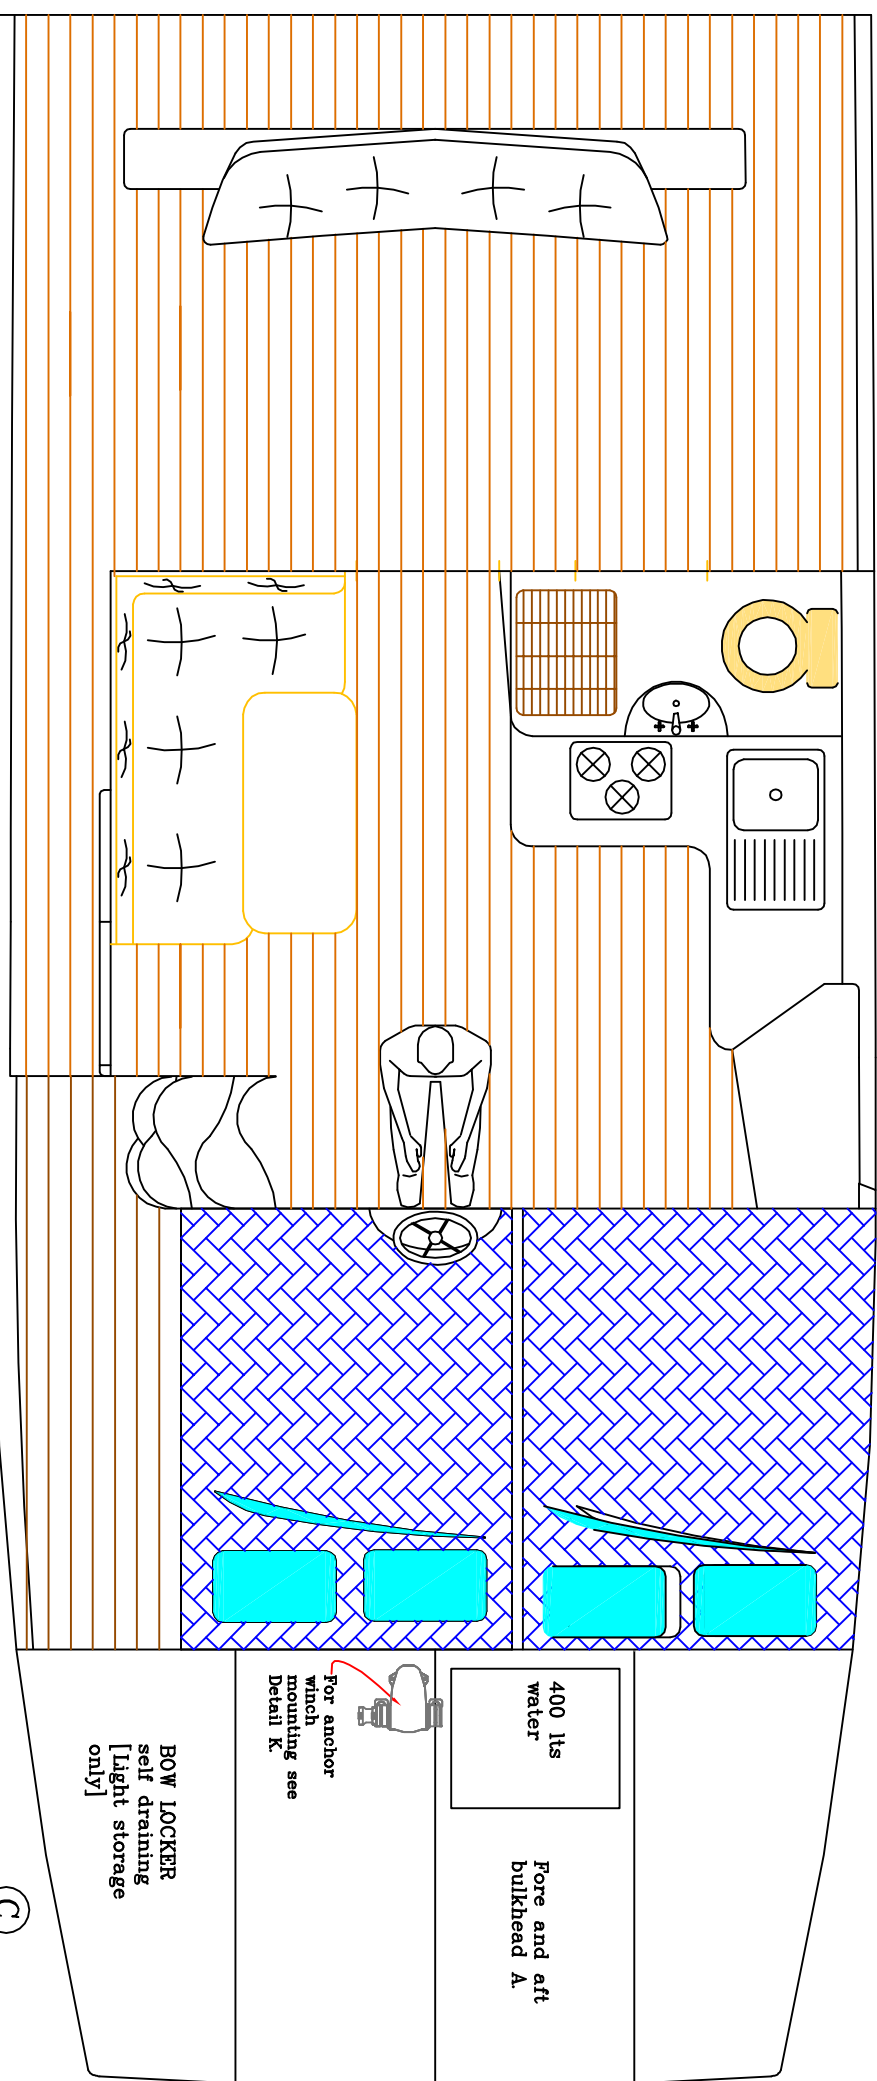

31' ALCARDO BAY
 31' Cruising power catamaran
 L.O.A. 9.3 mts [31']
 BEAM 4.00 mts [13'3"]
 DISP 3533 kgs [7772lbs] [max]
 ENGINES 2 X 60HP DIESEL
 2 X 60-150HP OUTBOARDS
 WATER 400 LTRS [87 GALS]
 FUEL 600 LTRS [87 GALS]

400 lts water

Fore and aft bulkhead A.

For anchor winch mounting see Detail K.

BOW LOCKER self draining [light storage only]